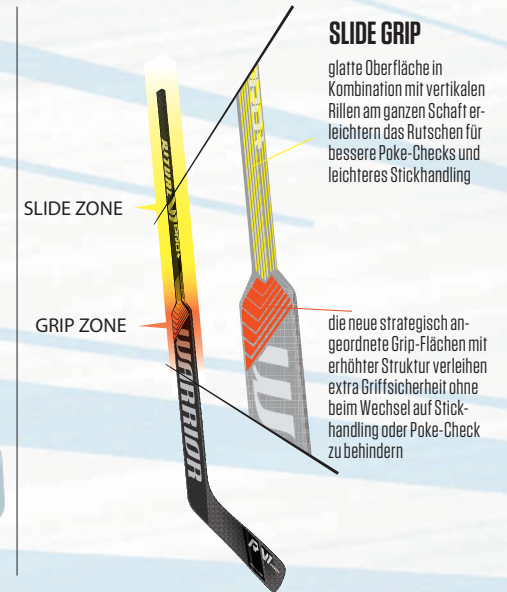

RITUAL

R/V2

WARRIOR

VIBEX EQUIPPED

R/V2 SCHLÄGER TECHNOLOGIEN

Eine Mid-Kick Schlägerkonstruktion, der die Energie-Übertragung durch den Schläger für maximale Schusskraft und Stabilität erleichtert. Dies gibt mehr Kraft und Kontrolle für harte kurze Pässe und Befreiungsaktionen über größere Distanzen.

R/V2 BIEGUNGSÜBERSICHT

W32

Mid curve, medium depth, slightly open with a square toe.

SIMILAR TO:

Sherwood: PP41
Bauer: P31

AVAILABLE IN LEFT HAND & RIGHT HAND

W33

Mid-twist curve, deep depth, slightly open with a square toe.

SIMILAR TO:

CCM: Crawford
Bauer: P31

AVAILABLE IN LEFT HAND

W34

Wedge, medium depth, open with a round toe.

SIMILAR TO:

CCM: Price

AVAILABLE IN LEFT HAND