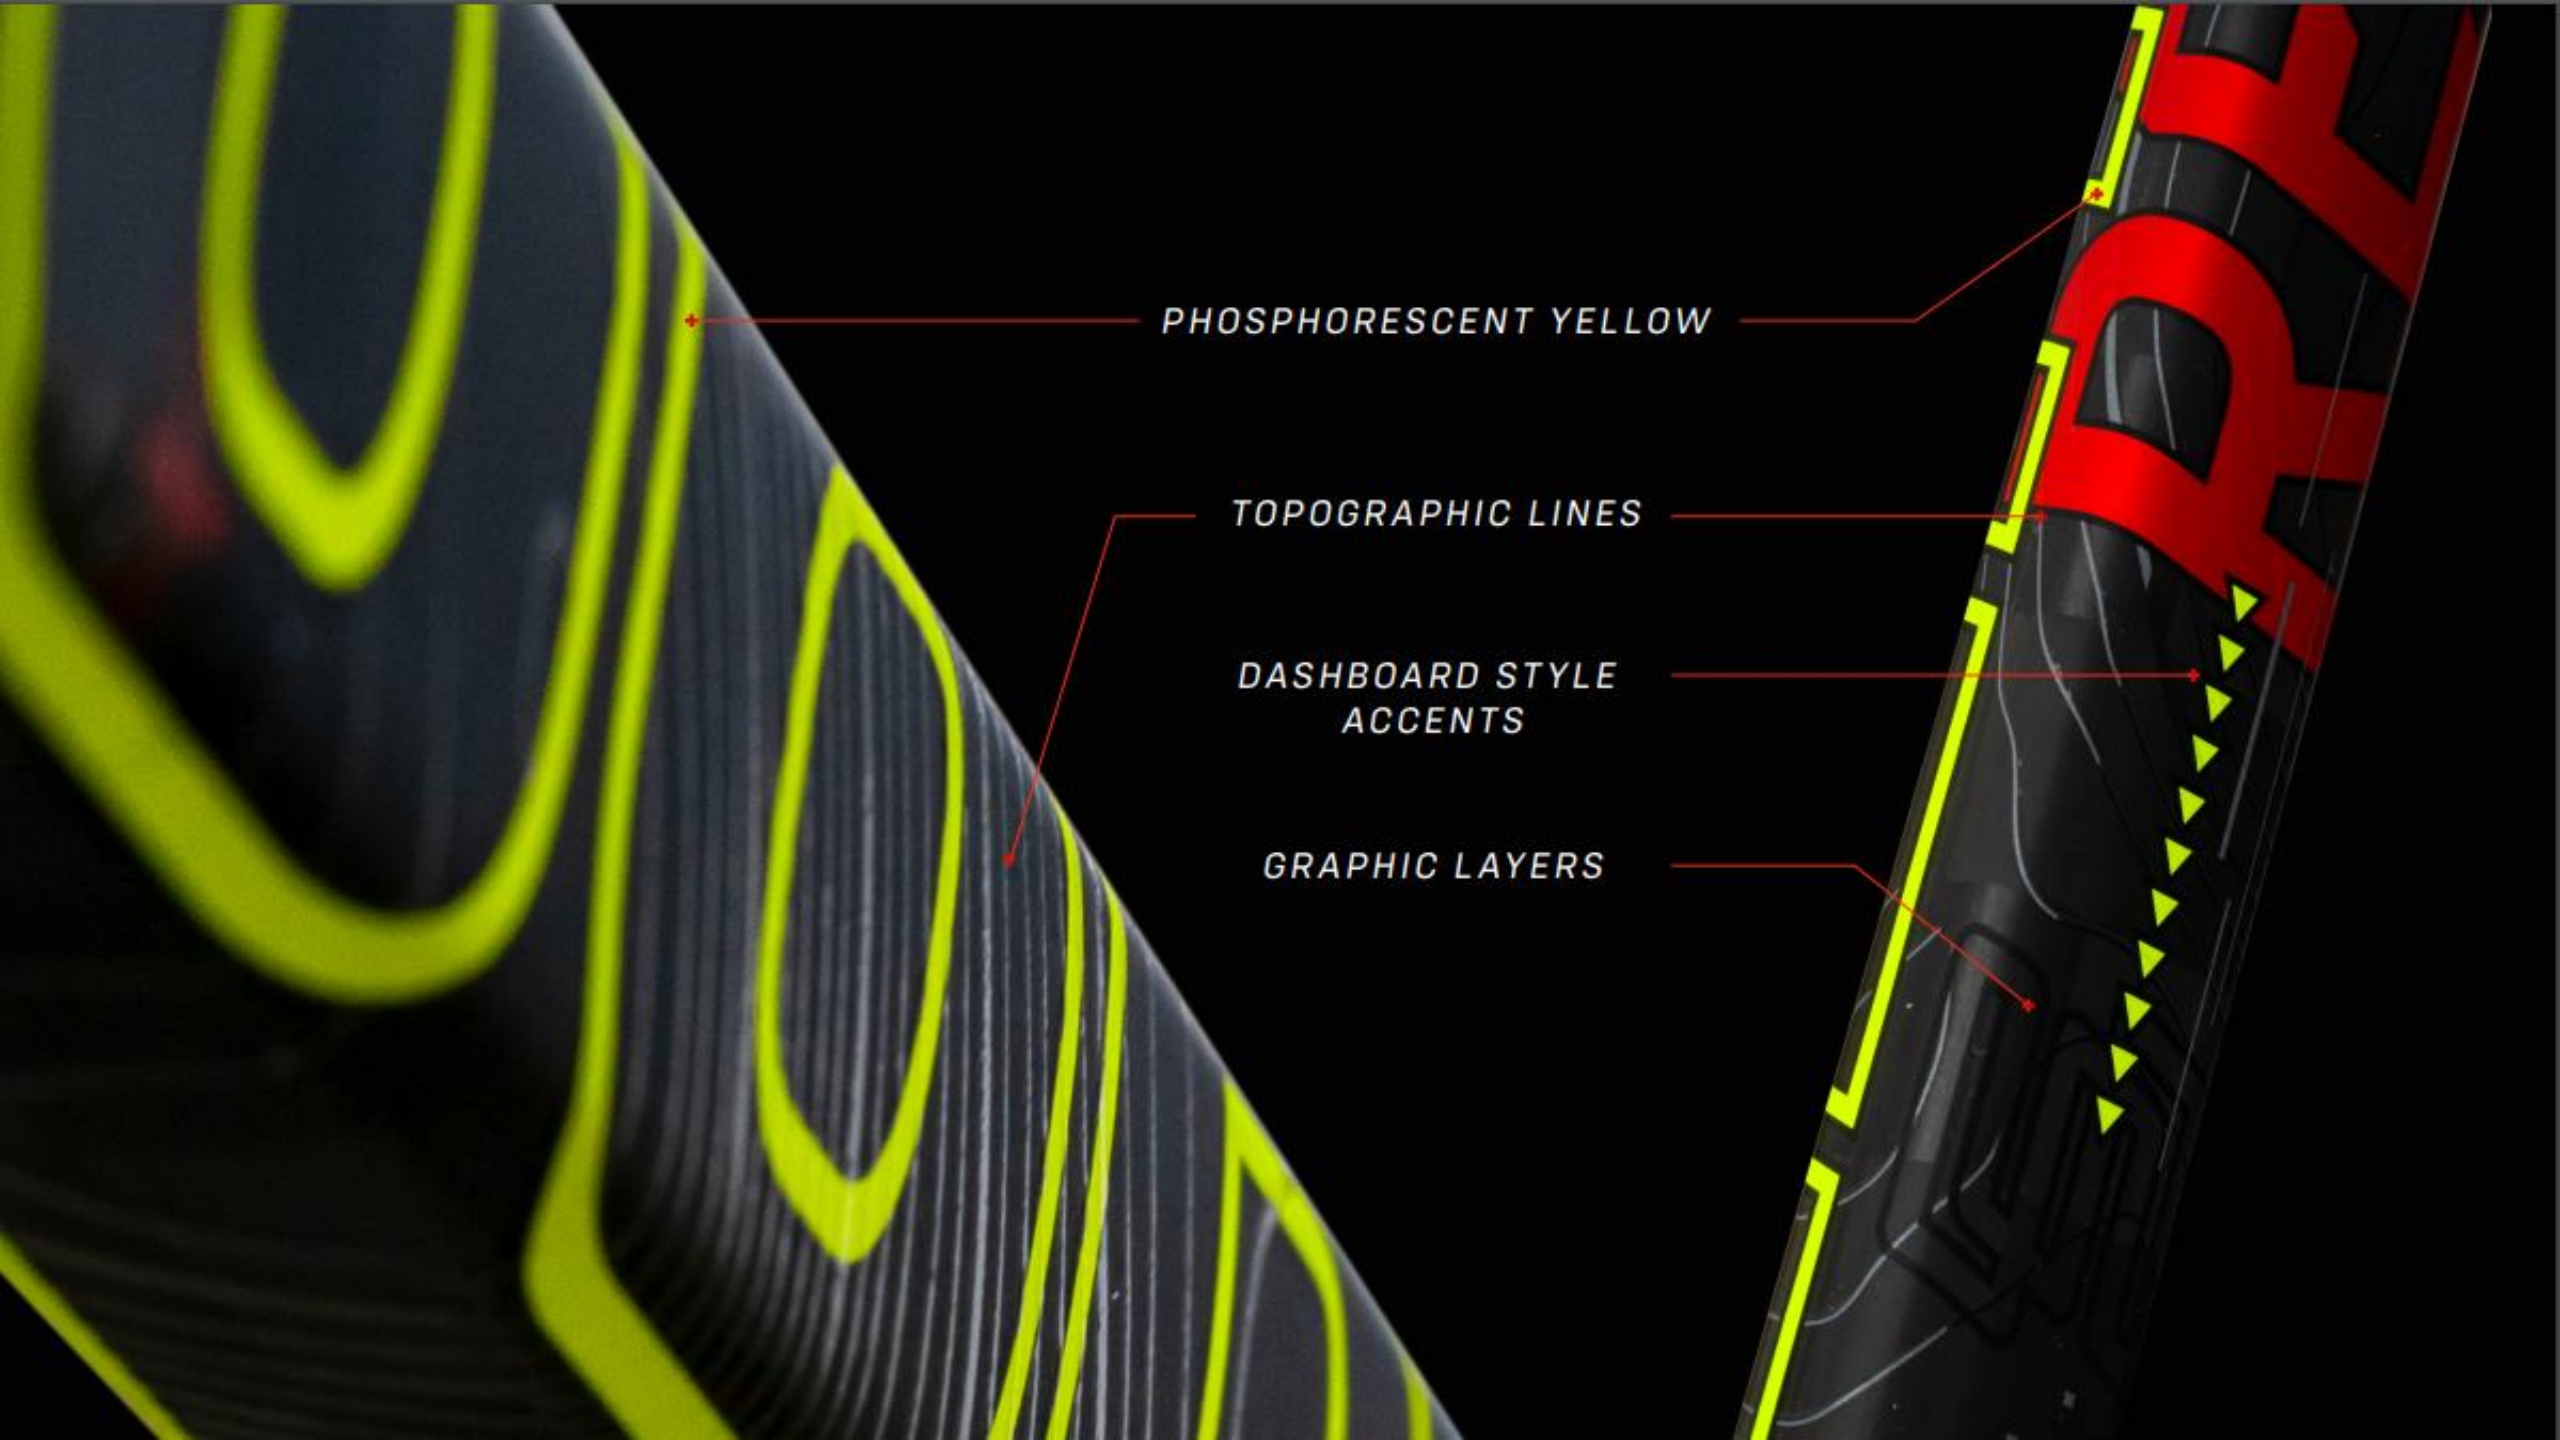

SECONDARY

BLOOD RED

A CLASSIC ACCENT COLOUR. THIS RED IS A NICE ADDITION FOR CALL OUTS AND AN EXTRA BIT OF ZEST. **IT IS TO BE USED SPARINGLY.**

THE IDEA.

REKKER IS DESIGNED FOR THE *SNIPER.*

THE SNIPER IS DECEPTIVE. THEIR SUCCESS DEPENDS ON IT. THEY BECOME ONE WITH THE LANDSCAPE. THEY MOVE QUICKLY, IN THE SHADOWS, EMPLOYING DIVERSIONARY TACTICS RIGHT UP UNTIL THE LAST MOMENT- WHICH BY THEN, IS TOO LATE.

PHOSPHORESCENT YELLOW

TOPOGRAPHIC LINES

DASHBOARD STYLE
ACCENTS

GRAPHIC LAYERS

TECH LOGO
PLACEMENT

TOPOGRAPHIC LINES

LOGO OUTLINES

SHAFT SHAPE
CROSS HAIRS