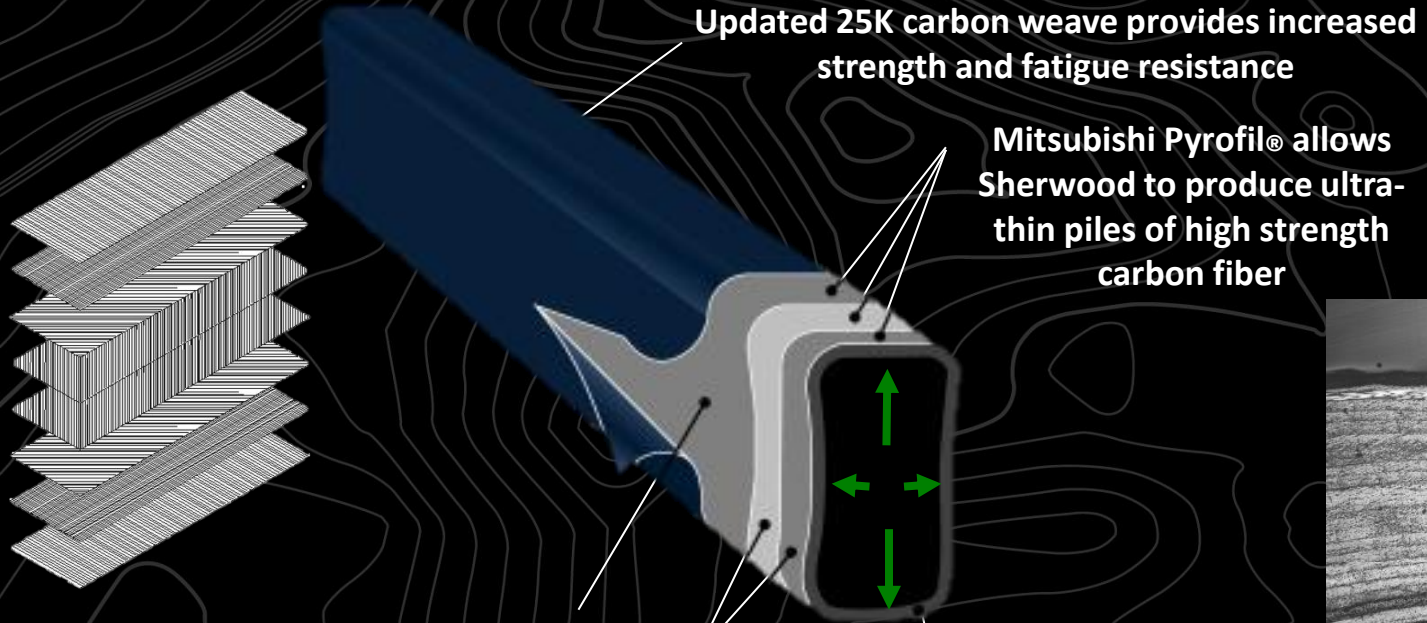

ERGONOMIC MID-SHAFT

- **Rounded Profile with concave front + deep convex back**
 - Optimized for optimized Energy Storage
 - Concave front side drives secondary kickpoint and fingertip control
 - Convex backside drives optimal X/Y ratio,
 - Rounded corners provide agility and comfort

OPTIMIZED TO DISTRIBUTE LOADS AT 30°

OVAL TAPER

- Optimal Torsional Stiffness
- Blends seamlessly into handle shape for higher strength
- Provides Low Kick Profile + optimized X/Y ratio
- Rounded corners provide Impact resistance
- Compatible with CODE22 blade tooling

PYROFIL™

MATERIAL BY MITSUBISHI CHEMICAL

Updated 25K carbon weave provides increased strength and fatigue resistance

Mitsubishi Pyrofil® allows Sherwood to produce ultra-thin piles of high strength carbon fiber