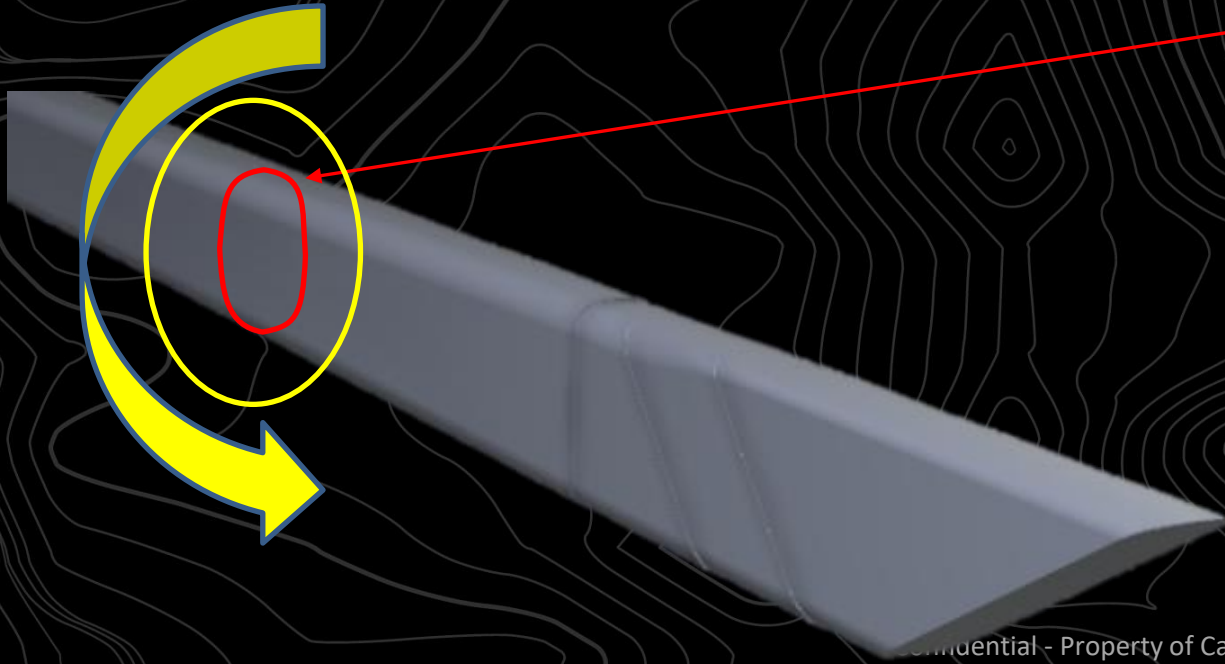

REKKER LEGEND

45.4042° N, 71.8929° W

REKKER LEGEND

45.4042° N, 71.8929° W

ERGOTAPER SHAFT

ETS

UPPER-SHAFT

- Rounded for more agility, comfort, and control
- Rounded UPPER section fits in palm + allows optimal grip
 - Fits ergonomically into hands for maximum control
 - Blends seamlessly with ergonomic mid-section

ERGONOMIC MID-SHAFT

- **Rounded Profile with concave front + deep convex back**
 - Optimized for optimized Energy Storage
 - Concave front side drives secondary kickpoint and fingertip control
 - Convex backside drives optimal X/Y ratio,
 - Rounded corners provide agility and comfort

OPTIMIZED TO DISTRIBUTE LOADS AT 30°

OVAL TAPER

- Optimal Torsional Stiffness
- Blends seamlessly into handle shape for higher strength
- Provides Low Kick Profile + optimized X/Y ratio
- Rounded corners provide Impact resistance
- Compatible with CODE22 blade tooling