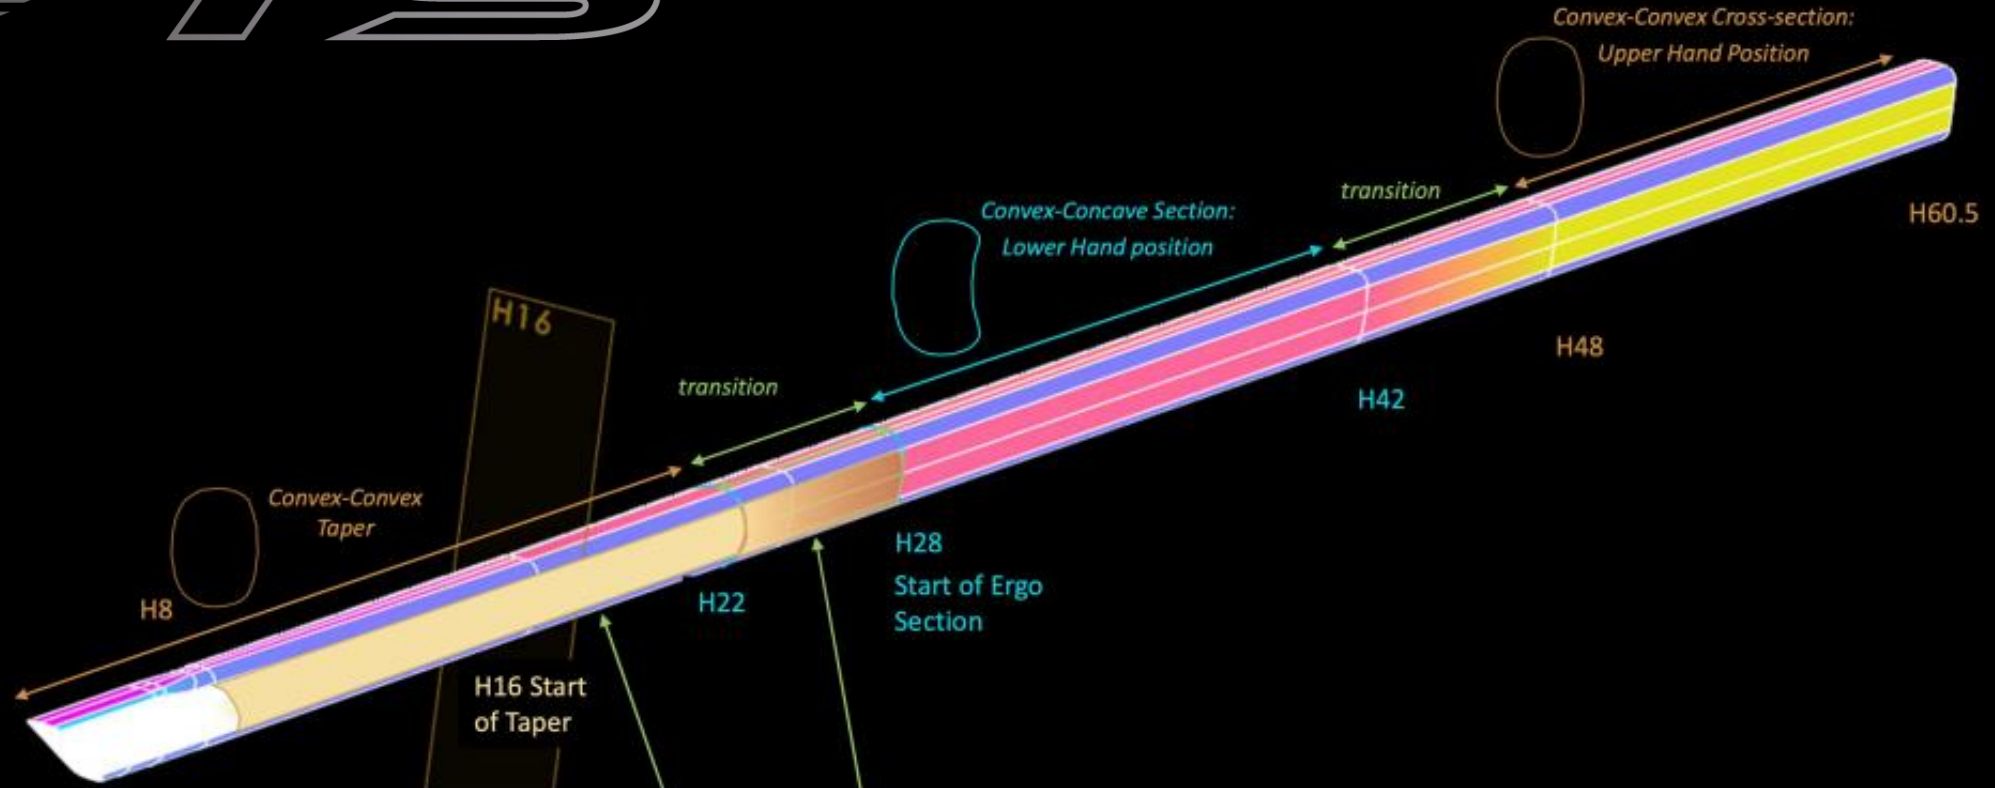

REKKER LEGEND

45.4042° N, 71.8929° W

REKKER LEGEND

45.4042° N, 71.8929° W

ERGOTAPER SHAFT

ETS

UPPER-SHAFT

- Rounded for more agility, comfort, and control
- Rounded UPPER section fits in palm + allows optimal grip
 - Fits ergonomically into hands for maximum control
 - Blends seamlessly with ergonomic mid-section

ERGONOMIC MID-SHAFT

- **Rounded Profile with concave front + deep convex back**
 - Optimized for optimized Energy Storage
 - Concave front side drives secondary kickpoint and fingertip control
 - Convex backside drives optimal X/Y ratio,
 - Rounded corners provide agility and comfort

OPTIMIZED TO DISTRIBUTE LOADS AT 30°

OVAL TAPER

- Optimal Torsional Stiffness
- Blends seamlessly into handle shape for higher strength
- Provides Low Kick Profile + optimized X/Y ratio
- Rounded corners provide Impact resistance
- Compatible with CODE22 blade tooling