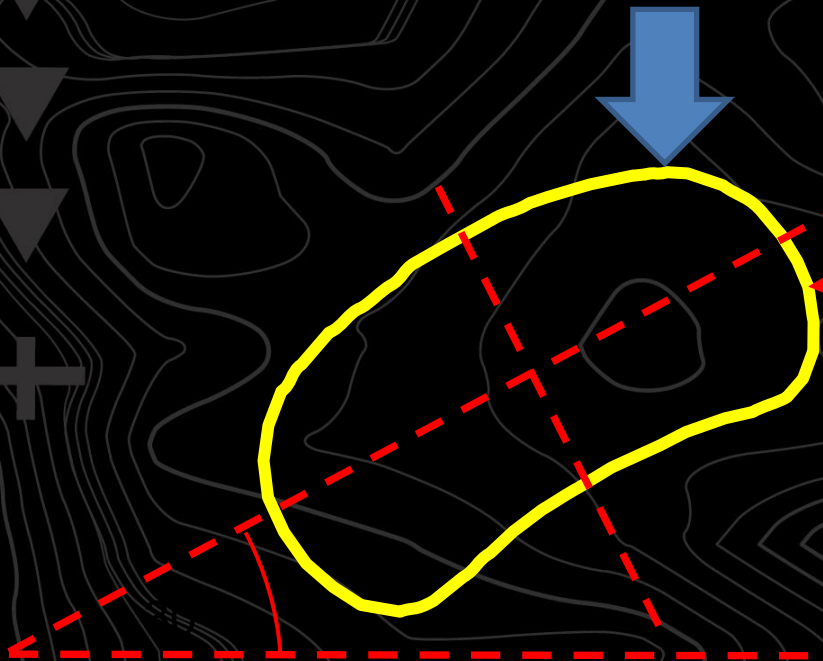

ERGONOMIC MID-SHAFT

- **Rounded Profile with concave front + deep convex back**
  - Optimized for optimized Energy Storage
  - Concave front side drives secondary kickpoint and fingertip control
  - Convex backside drives optimal X/Y ratio,
  - Rounded corners provide agility and comfort

OPTIMIZED TO DISTRIBUTE LOADS AT 30°