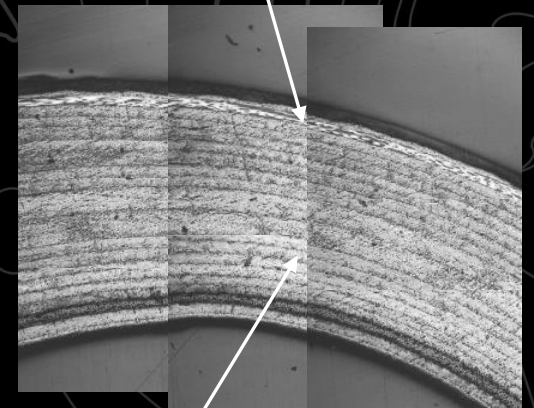

Confidential - Property of Canadian Tire

REKKER LEGEND

45.4042° N, 71.8929° W